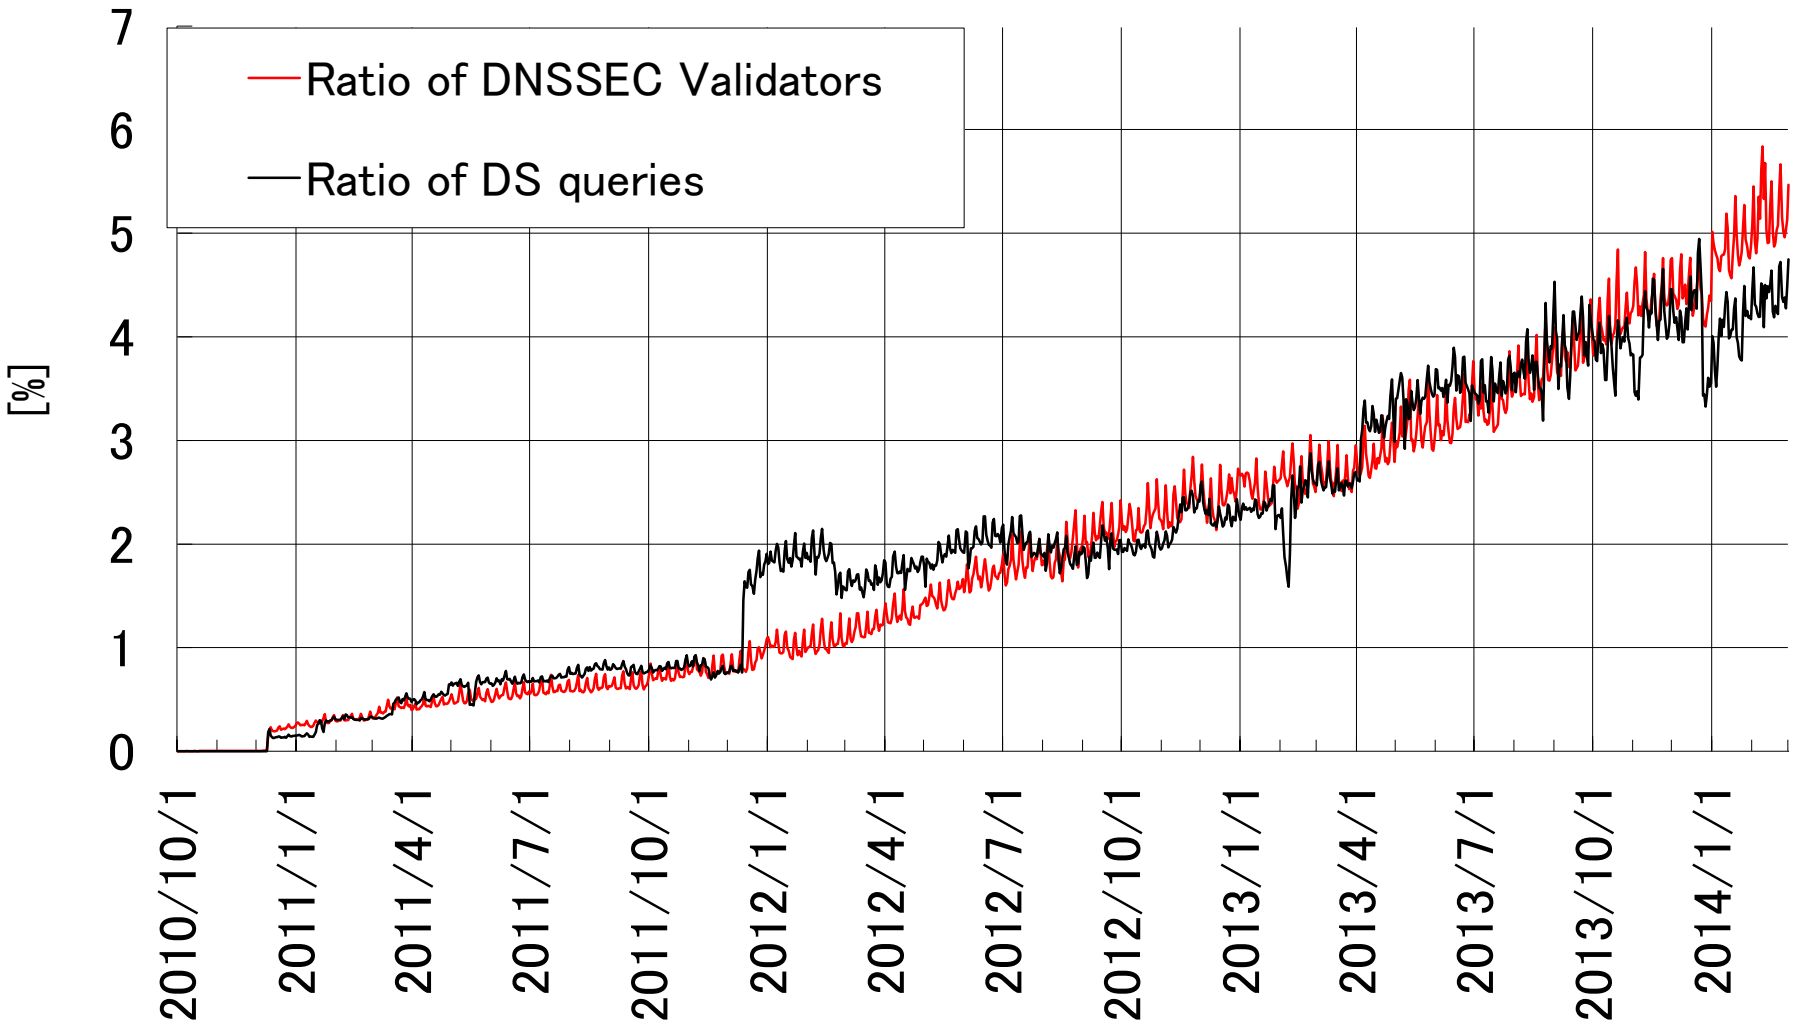

# Ratio of DS queries seen at JP 2 of 7 servers, 24 hours data

# Number of DS queries (2 of 7 JP servers)